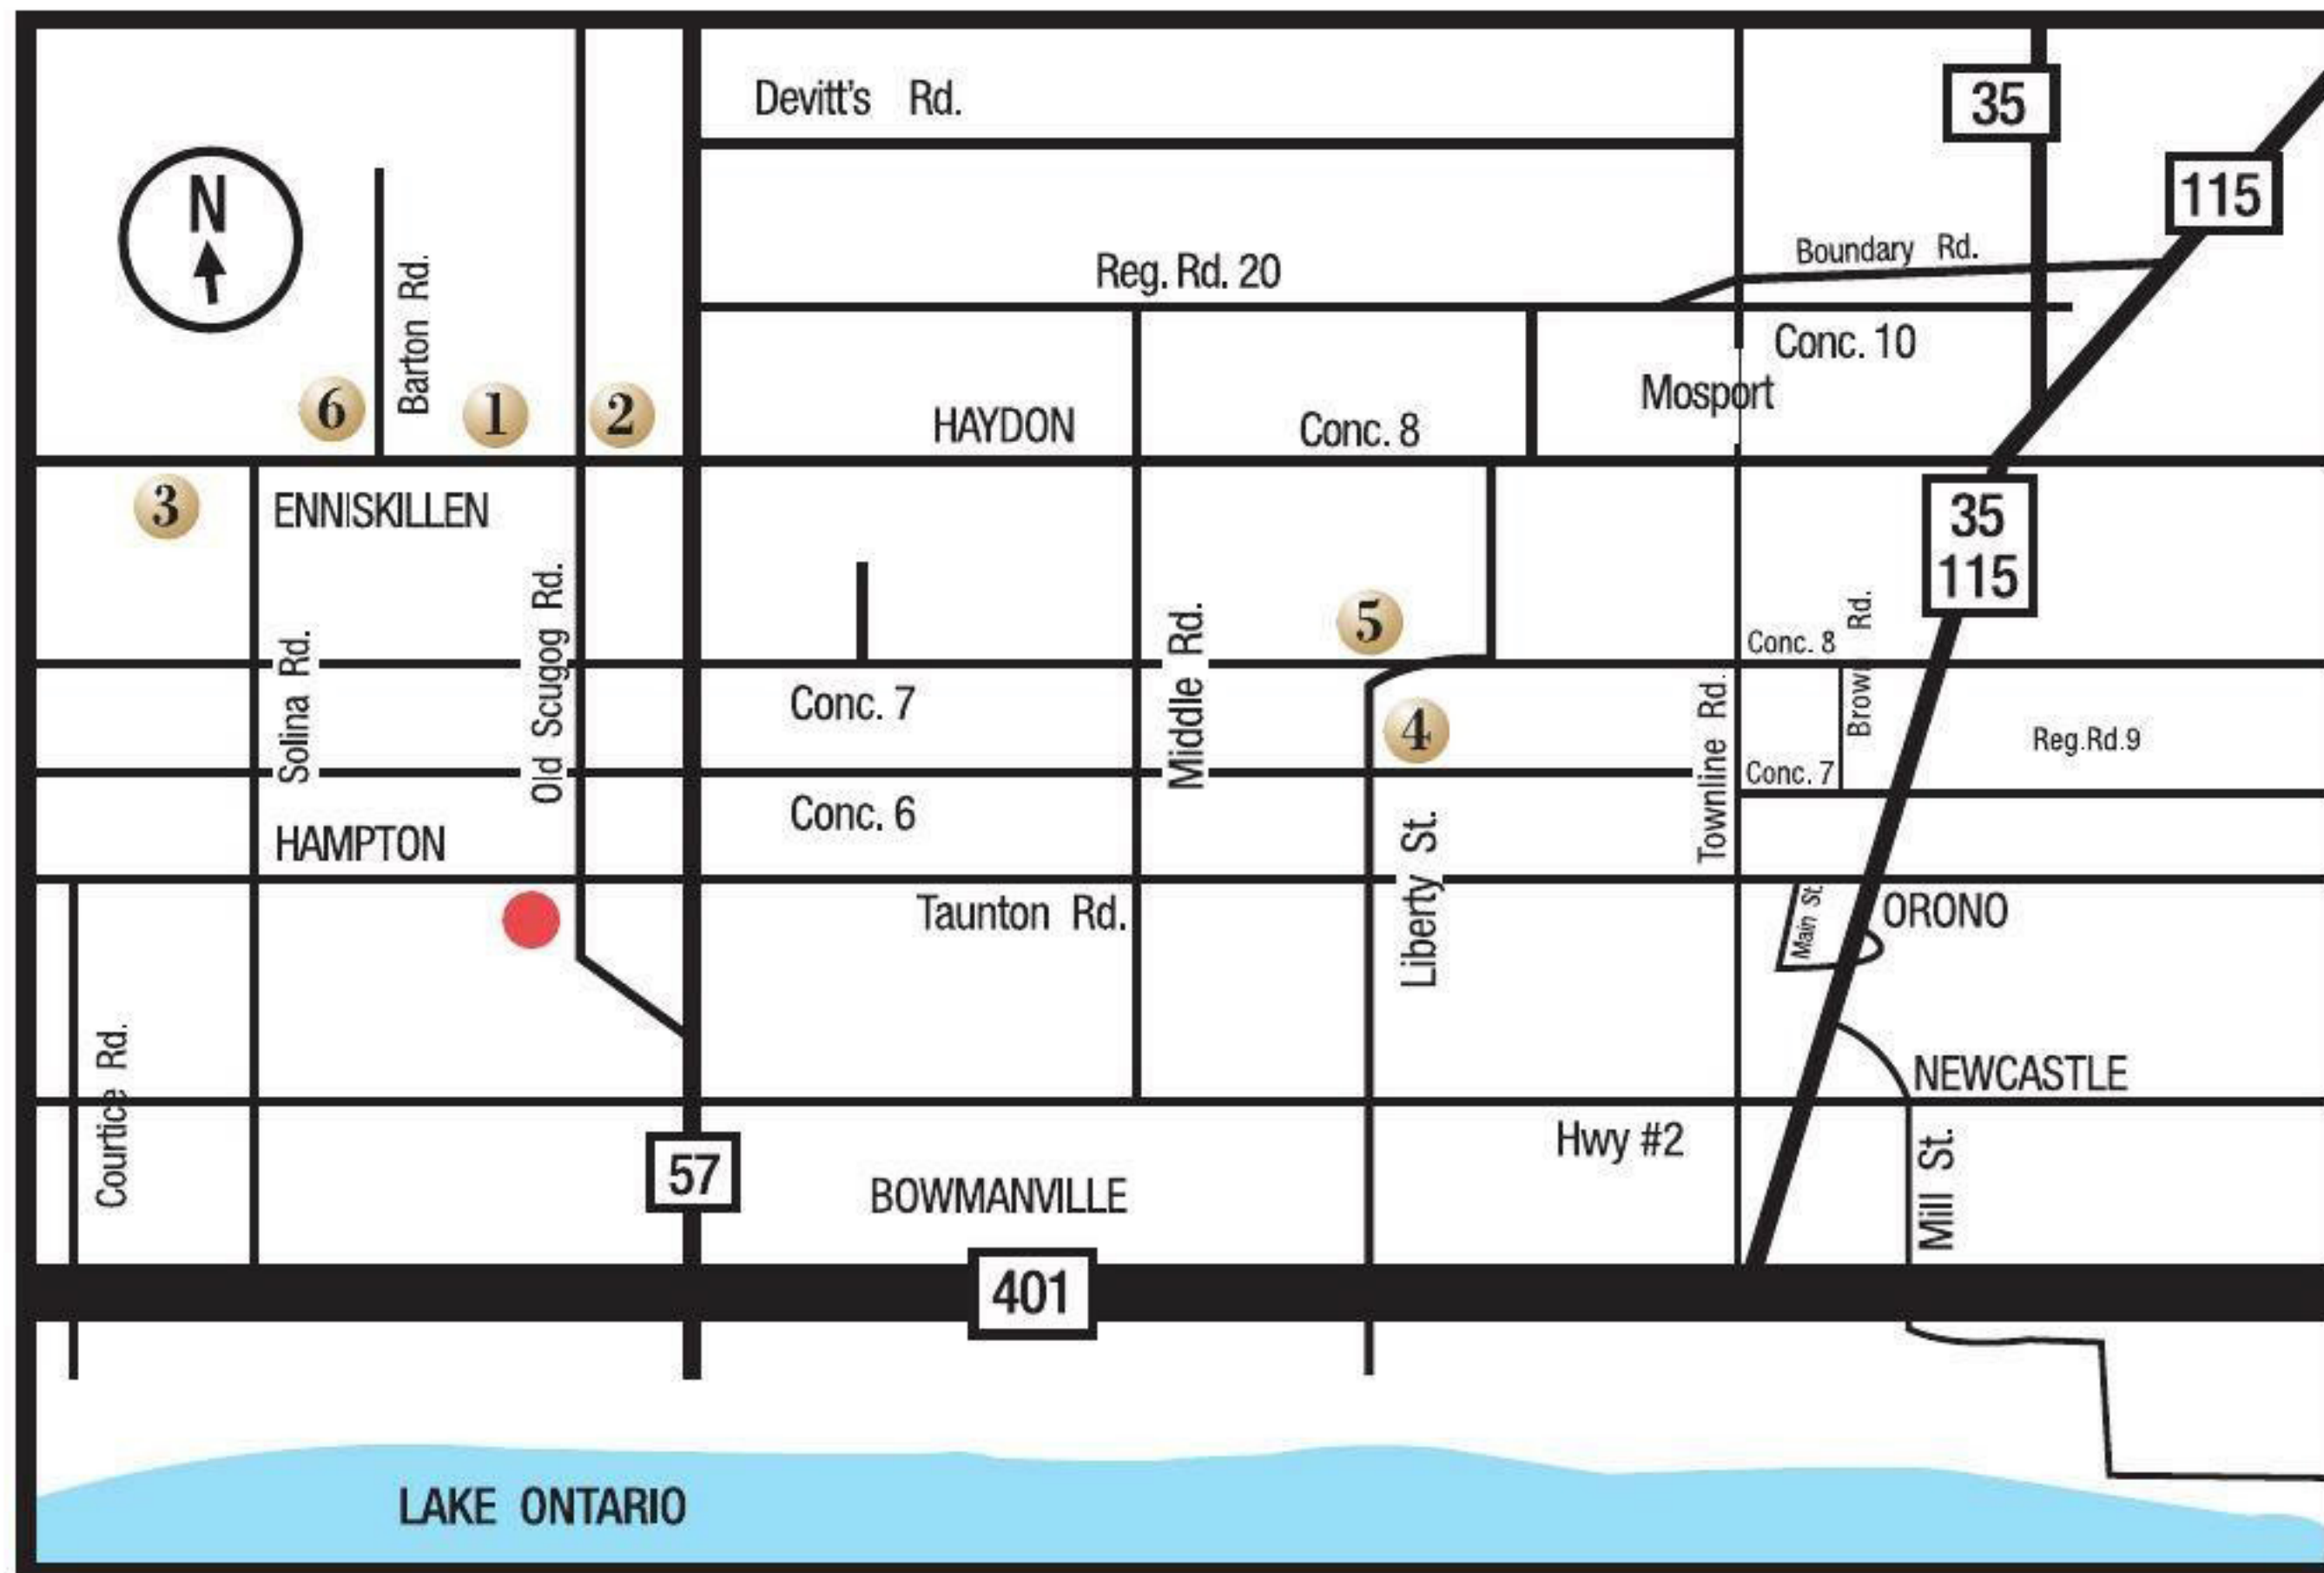

[www.ourvalleyviewbnb.com](http://www.ourvalleyviewbnb.com)

- 1 **Rosemary Jenkins Pottery**  
2144 Regional Road #3  
Enniskillen
- 2 **Timeless Essentials**  
2258 Regional Road #3  
Enniskillen
- 3 **Gallery On The Farm**  
1721 Regional Road #3  
Enniskillen